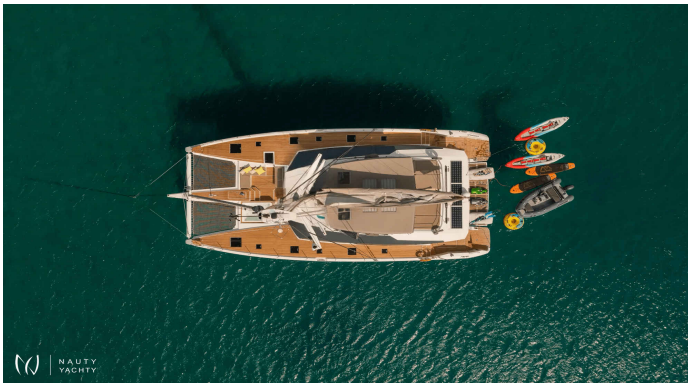

AETHER PHOTO GALLERY

More Photos and Video

[CLICK HERE](#)