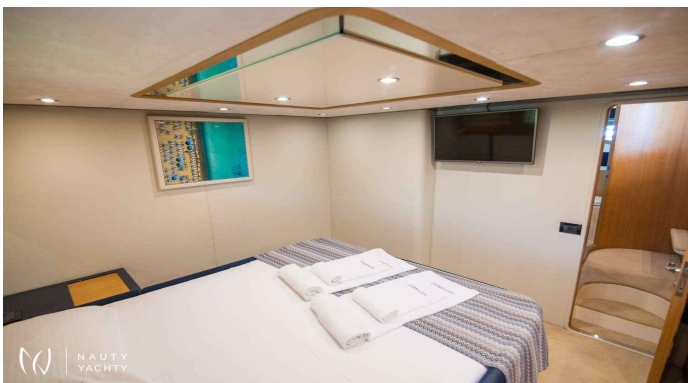

ANTAMAR II PHOTO GALLERY

More Photos and Video

[CLICK HERE](#)