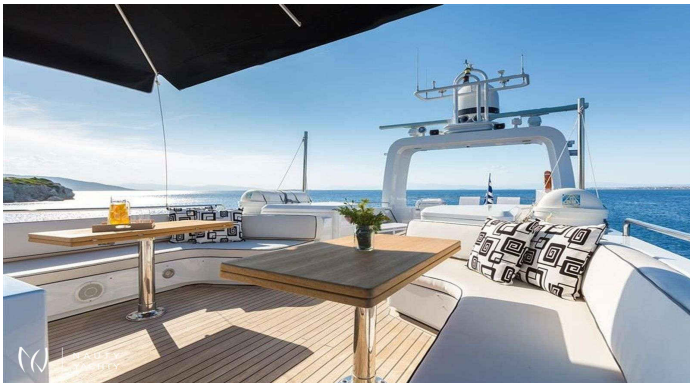

AQUARELLA PHOTO GALLERY

More Photos and Video

[CLICK HERE](#)