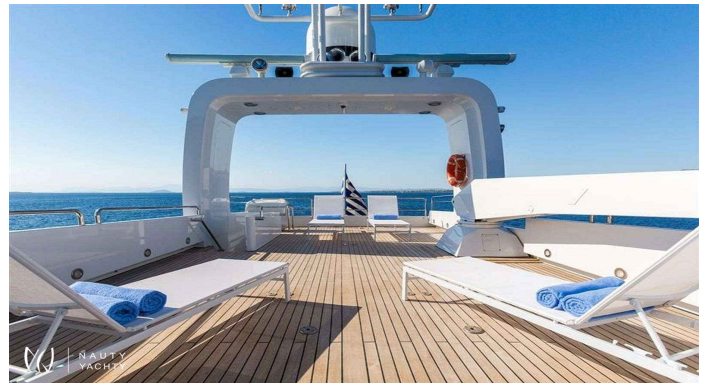

AQUARELLA PHOTO GALLERY

More Photos and Video

[CLICK HERE](#)