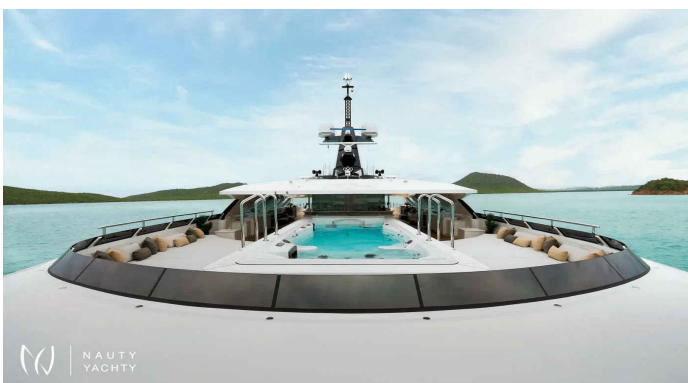

ARBEMA PHOTO GALLERY

More Photos and Video

[CLICK HERE](#)