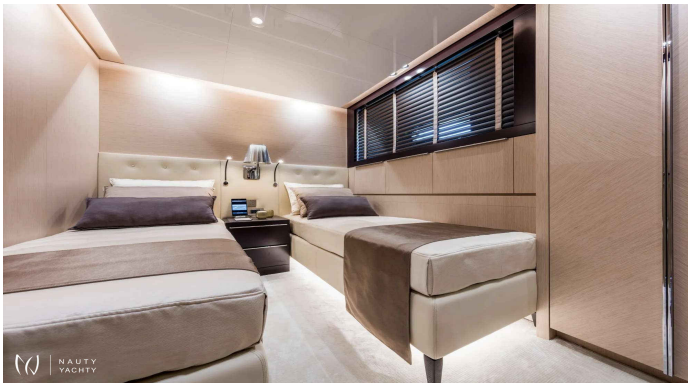

BACK 9 AND A HALF PHOTO GALLERY

More Photos and Video

[CLICK HERE](#)