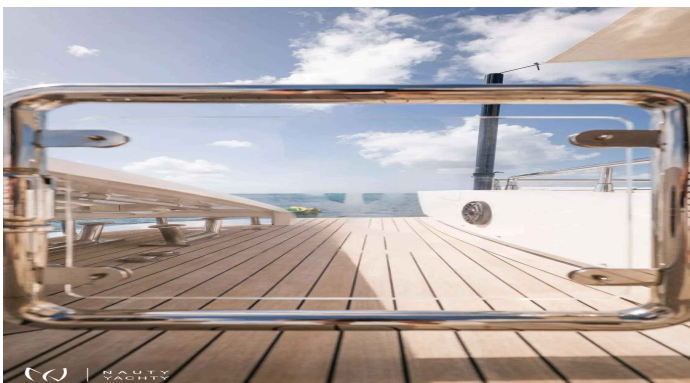

BLUE DEVIL PHOTO GALLERY

More Photos and Video

[CLICK HERE](#)