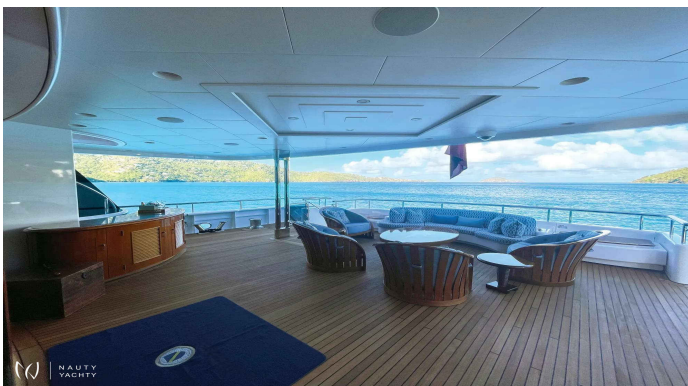

BLUE MOON PHOTO GALLERY

More Photos and Video

[CLICK HERE](#)