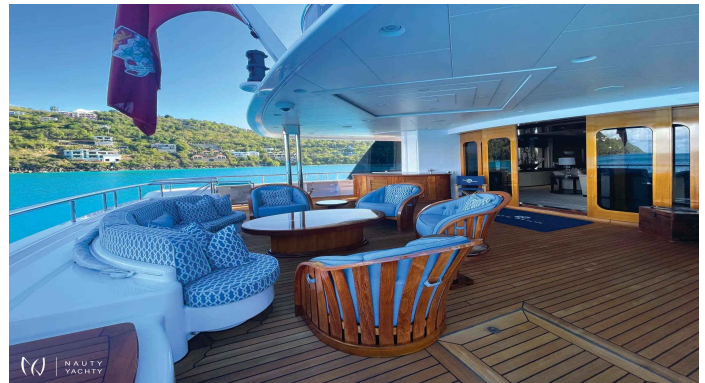

BLUE MOON PHOTO GALLERY

More Photos and Video

[CLICK HERE](#)