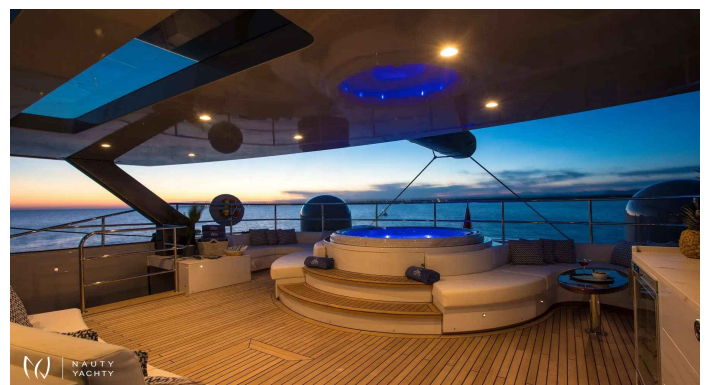

CARTOUCHE PHOTO GALLERY

More Photos and Video

[CLICK HERE](#)