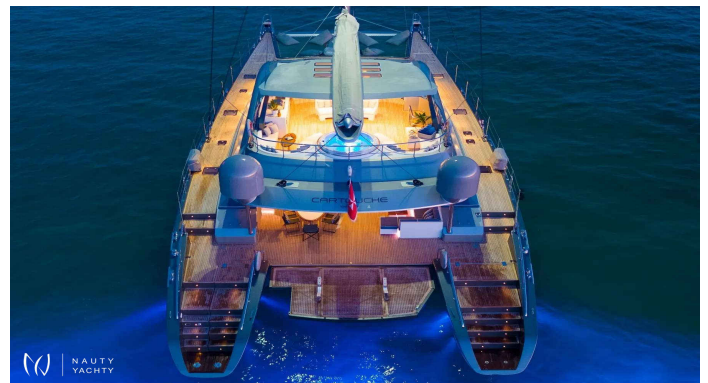

CARTOUCHE PHOTO GALLERY

More Photos and Video

[CLICK HERE](#)