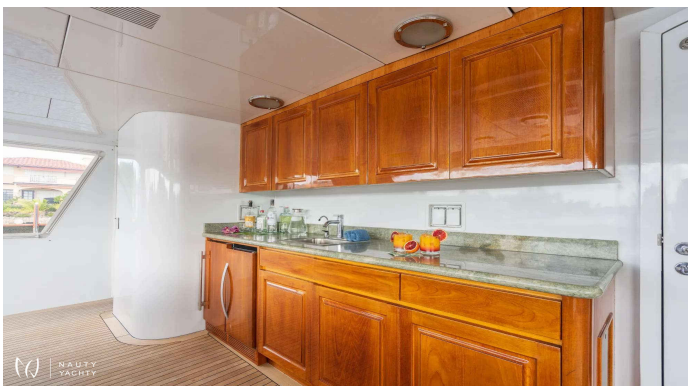

CHANSON PHOTO GALLERY

More Photos and Video

[CLICK HERE](#)