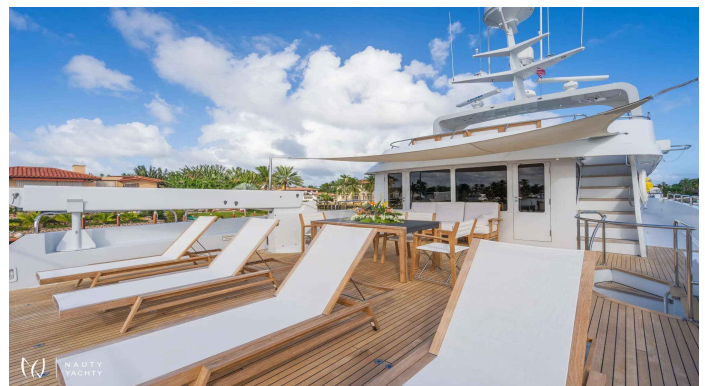

CHANSON PHOTO GALLERY

More Photos and Video

[CLICK HERE](#)