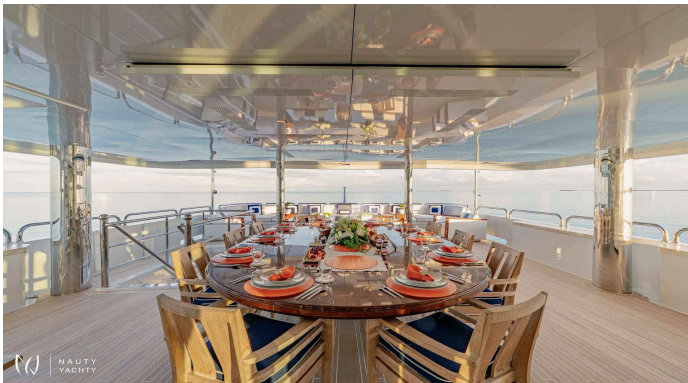

CHASSEUR PHOTO GALLERY

More Photos and Video

[CLICK HERE](#)