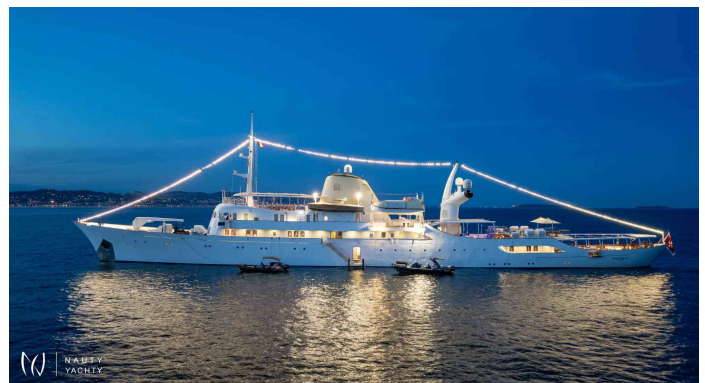

CHRISTINA O PHOTO GALLERY

More Photos and Video

[CLICK HERE](#)