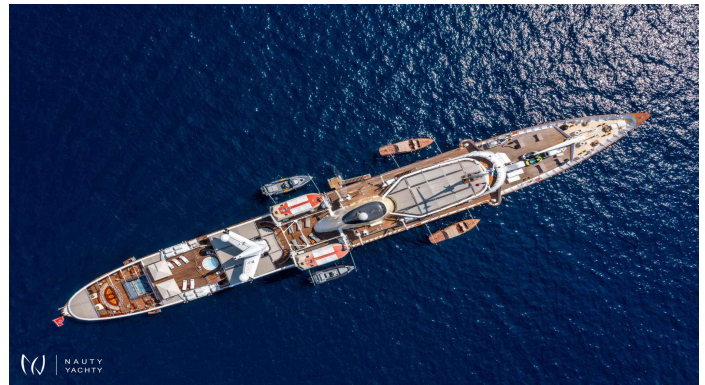

CHRISTINA O PHOTO GALLERY

More Photos and Video

[CLICK HERE](#)