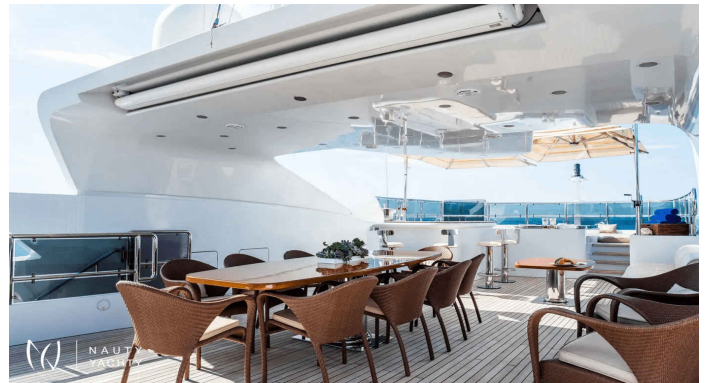

DIANE PHOTO GALLERY

More Photos and Video

[CLICK HERE](#)