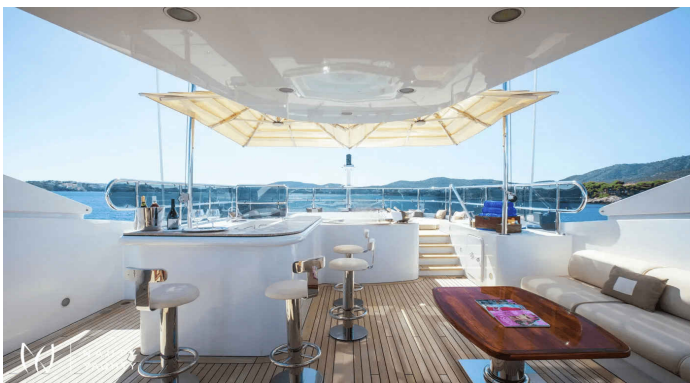

DIANE PHOTO GALLERY

More Photos and Video

[CLICK HERE](#)