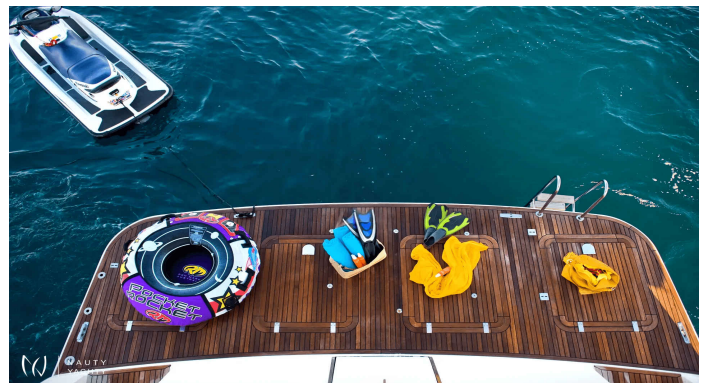

DILIAS PHOTO GALLERY

More Photos and Video

[CLICK HERE](#)