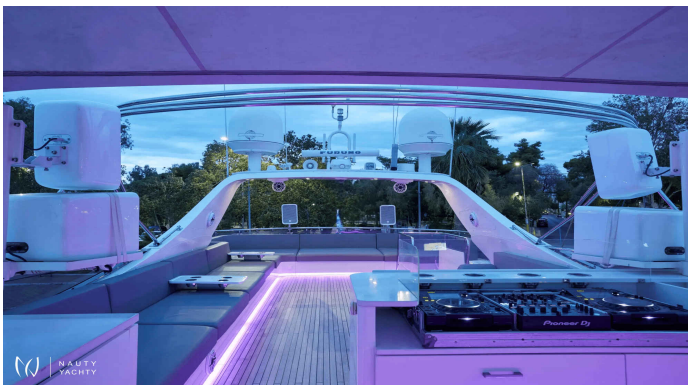

DREAM PHOTO GALLERY

More Photos and Video

[CLICK HERE](#)