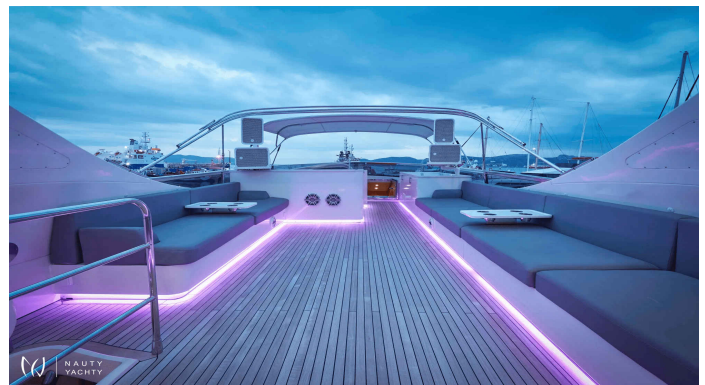

DREAM PHOTO GALLERY

More Photos and Video

[CLICK HERE](#)