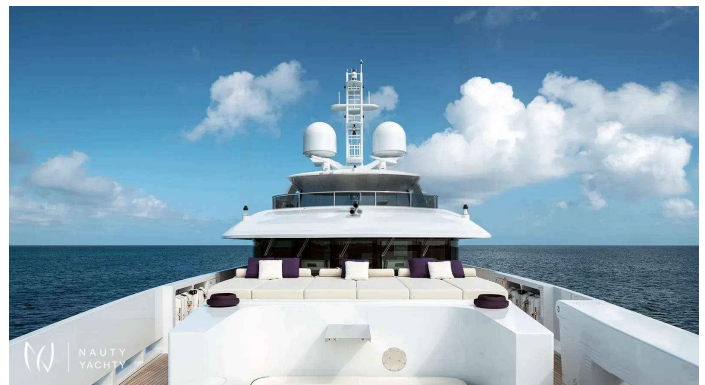

ELA PHOTO GALLERY

More Photos and Video

[CLICK HERE](#)