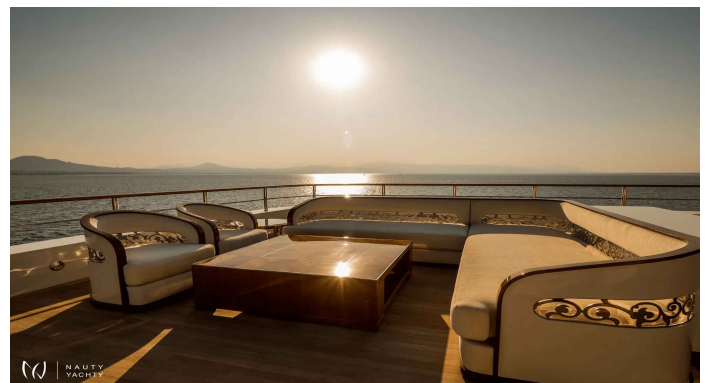

ELEMENTS PHOTO GALLERY

More Photos and Video

[CLICK HERE](#)