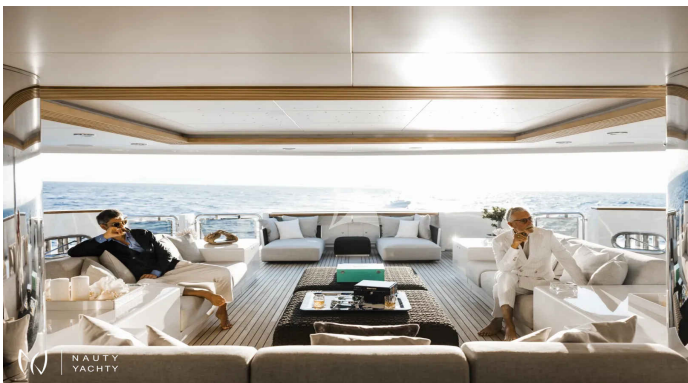

EMIR PHOTO GALLERY

More Photos and Video

[CLICK HERE](#)