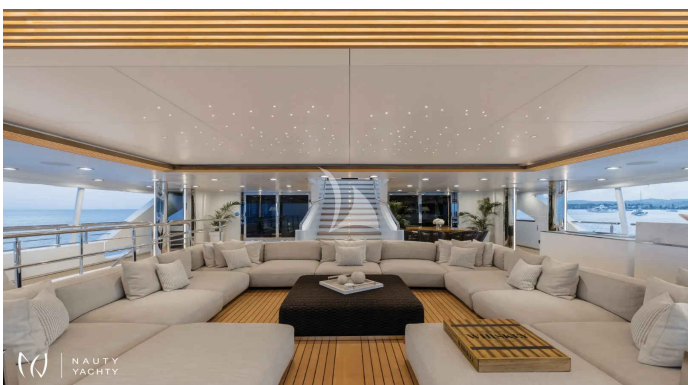

EMIR PHOTO GALLERY

More Photos and Video

[CLICK HERE](#)