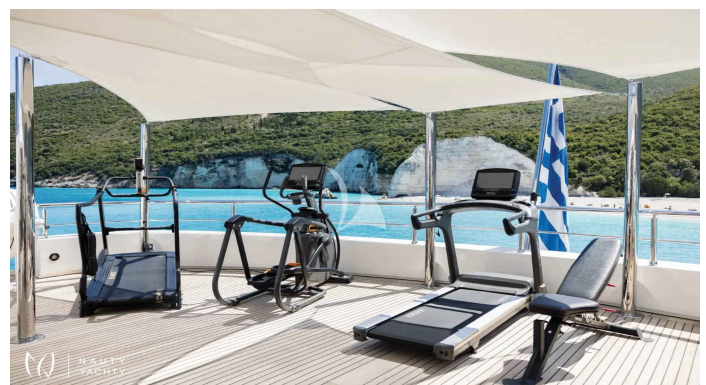

EMIR PHOTO GALLERY

More Photos and Video

[CLICK HERE](#)