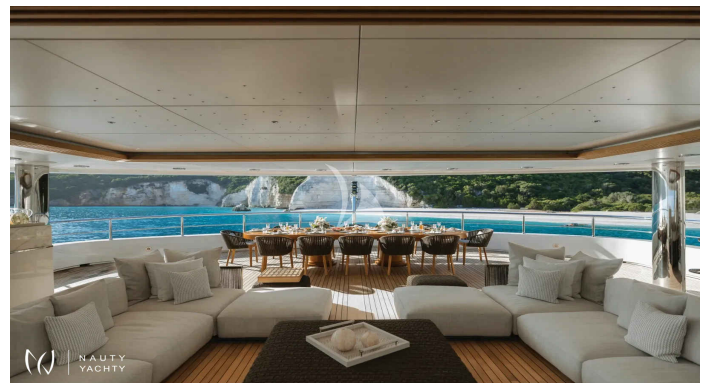

EMIR PHOTO GALLERY

More Photos and Video

[CLICK HERE](#)