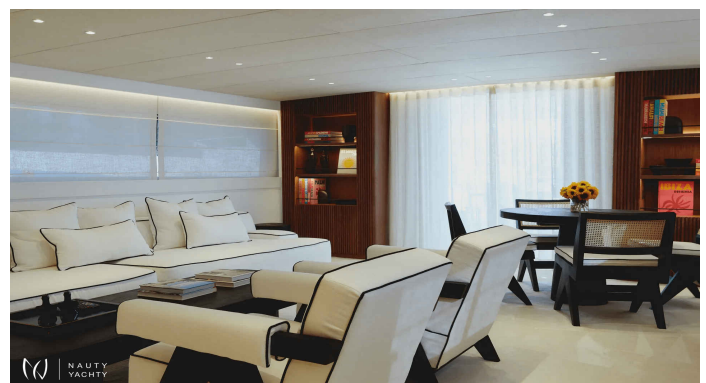

ERA A PHOTO GALLERY

More Photos and Video

[CLICK HERE](#)