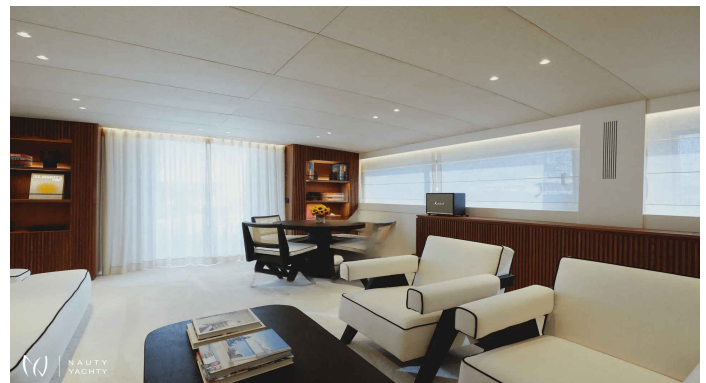

ERA A PHOTO GALLERY

More Photos and Video

[CLICK HERE](#)