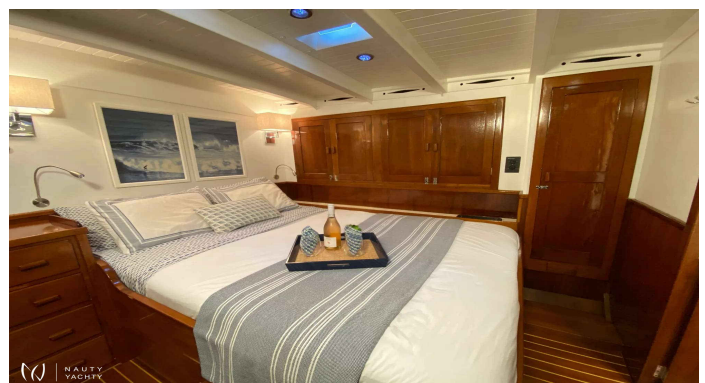

EROS PHOTO GALLERY

More Photos and Video

[CLICK HERE](#)