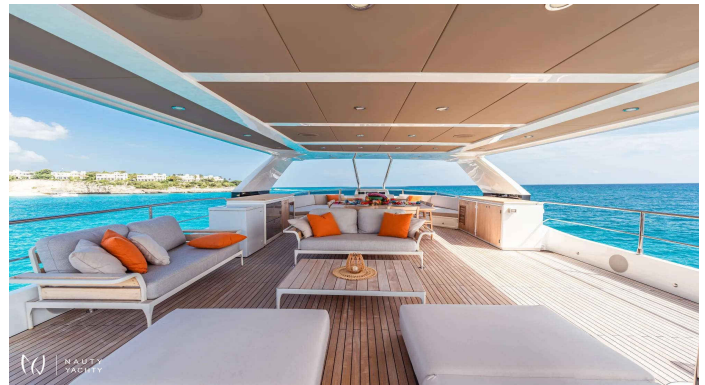

EXIT STRATEGY PHOTO GALLERY

More Photos and Video

[CLICK HERE](#)