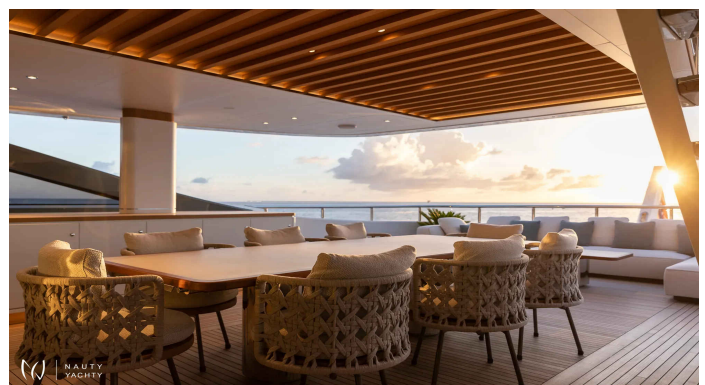

FANTASEA PHOTO GALLERY

More Photos and Video

[CLICK HERE](#)