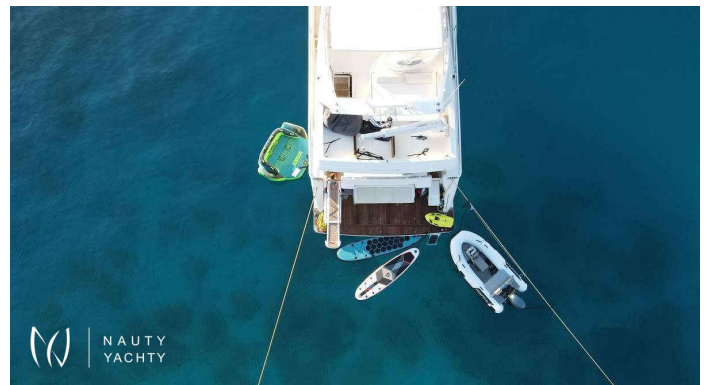

FLOW PHOTO GALLERY

More Photos and Video

[CLICK HERE](#)