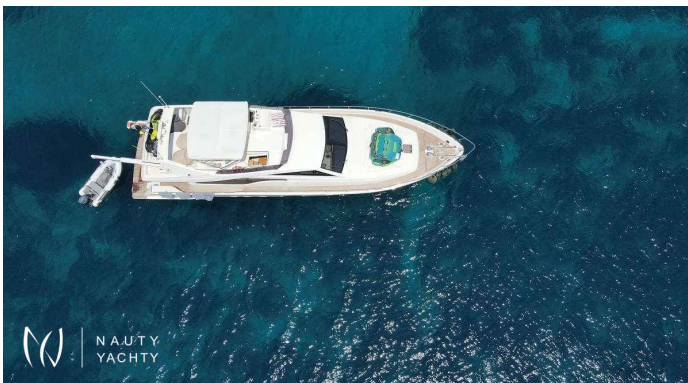

FLOW PHOTO GALLERY

More Photos and Video

[CLICK HERE](#)