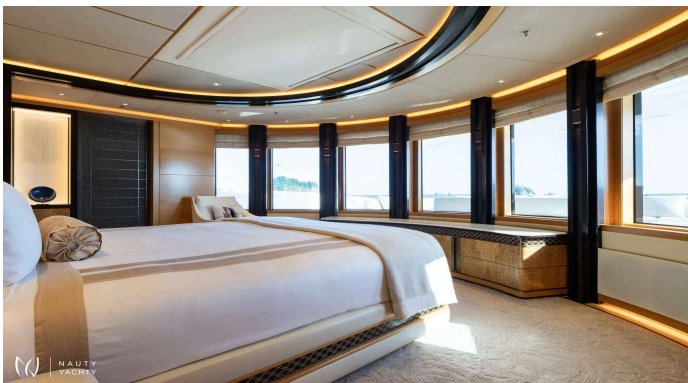

FORMOSA PHOTO GALLERY

More Photos and Video

[CLICK HERE](#)