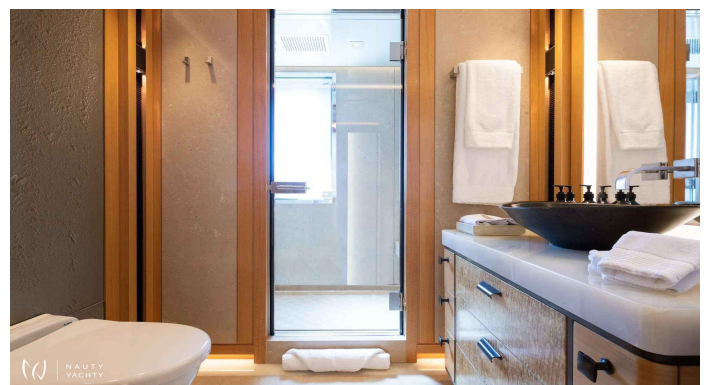

FORMOSA PHOTO GALLERY

More Photos and Video

[CLICK HERE](#)