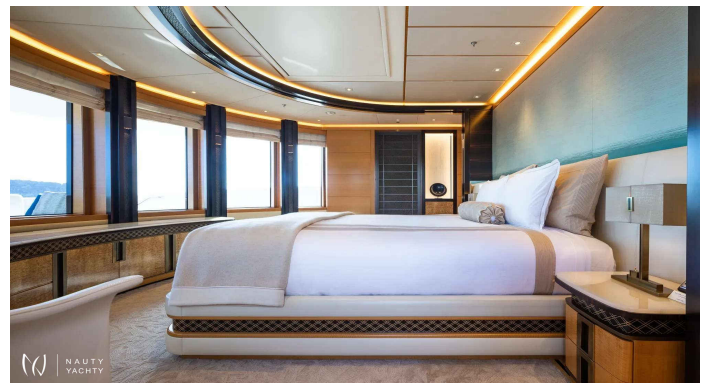

FORMOSA PHOTO GALLERY

More Photos and Video

[CLICK HERE](#)