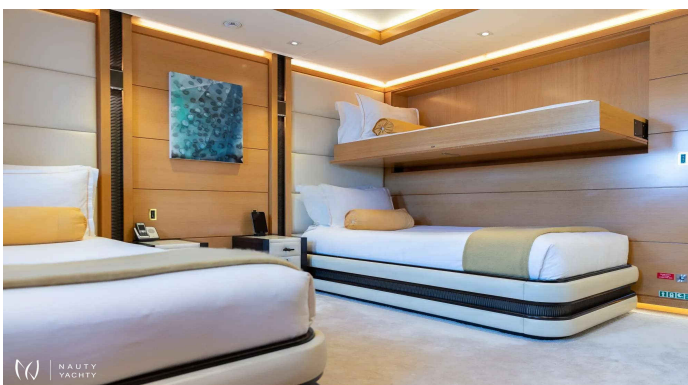

FORMOSA PHOTO GALLERY

More Photos and Video

[CLICK HERE](#)