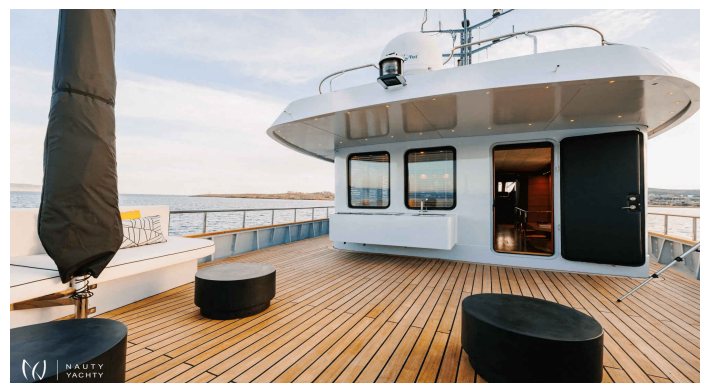

GEMAYA PHOTO GALLERY

More Photos and Video

[CLICK HERE](#)