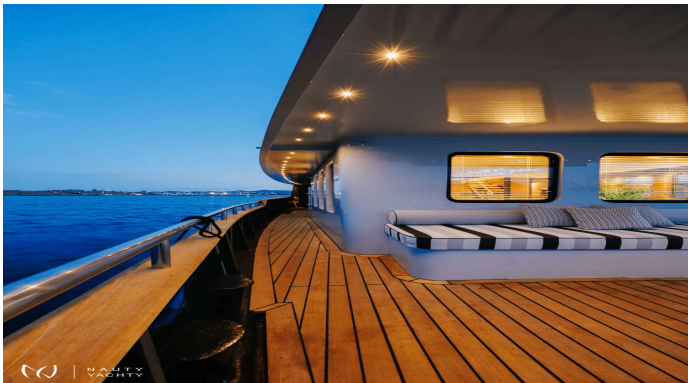

GEMAYA PHOTO GALLERY

More Photos and Video

[CLICK HERE](#)