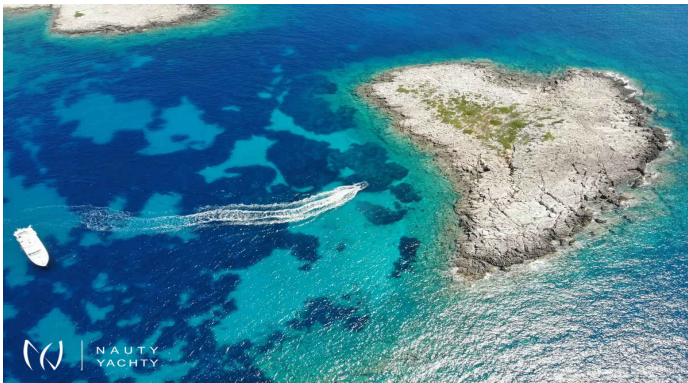

GIA SENA PHOTO GALLERY

More Photos and Video

[CLICK HERE](#)