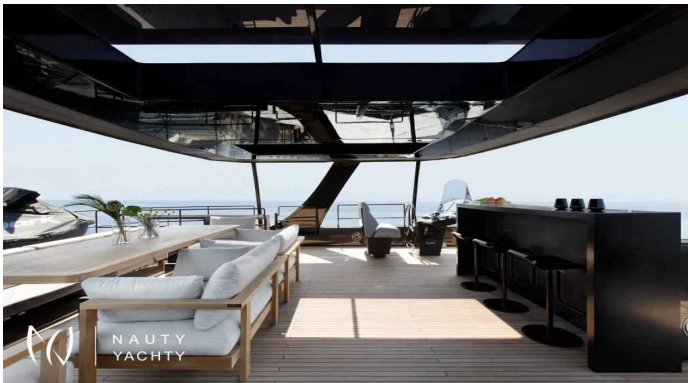

GRAYONE PHOTO GALLERY

More Photos and Video

[CLICK HERE](#)