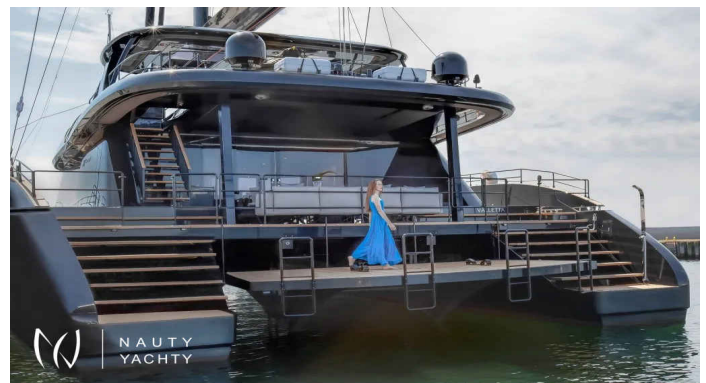

GRAYONE PHOTO GALLERY

More Photos and Video

[CLICK HERE](#)