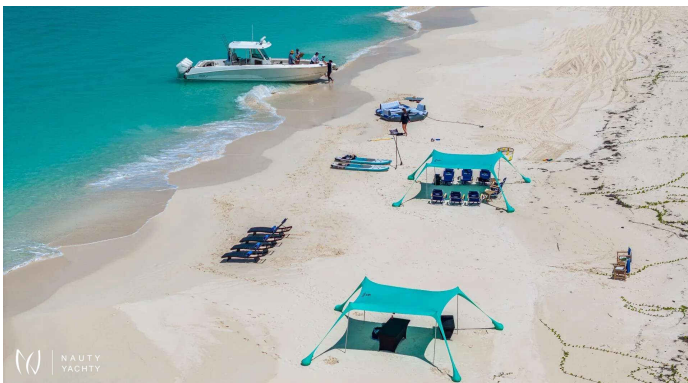

HANNAH PHOTO GALLERY

More Photos and Video

[CLICK HERE](#)