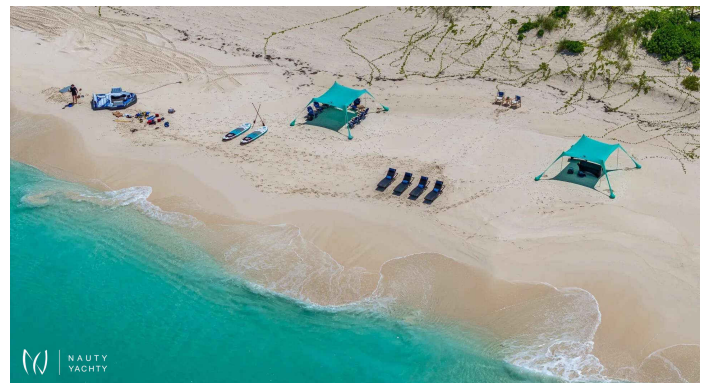

HANNAH PHOTO GALLERY

More Photos and Video

[CLICK HERE](#)