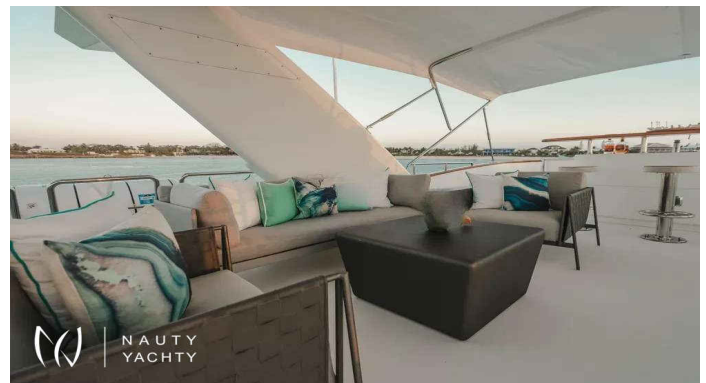

HEAVEN CAN WAIT PHOTO GALLERY

More Photos and Video

[CLICK HERE](#)