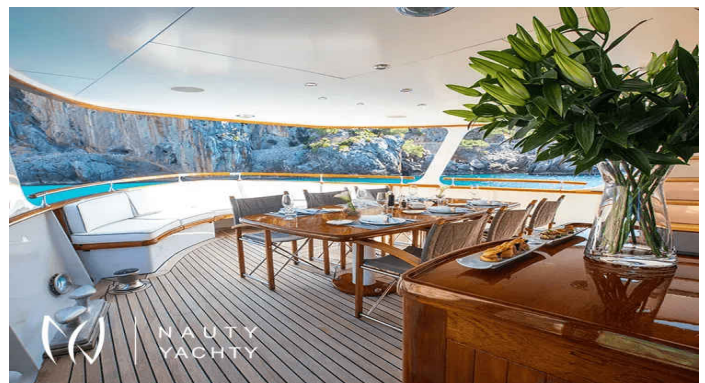

HEAVENLY DAZE PHOTO GALLERY

More Photos and Video

[CLICK HERE](#)