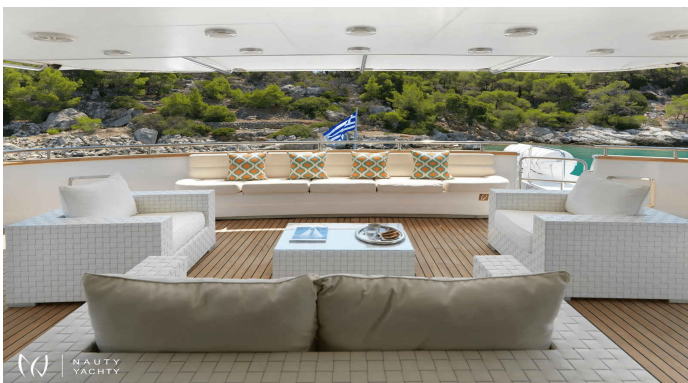

IDYLLE PHOTO GALLERY

More Photos and Video

[CLICK HERE](#)