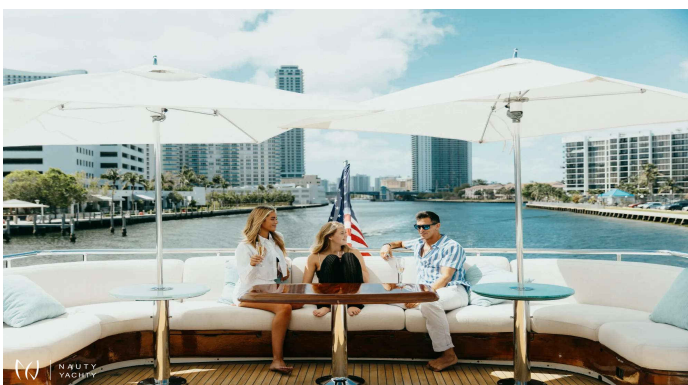

INCEPTION PHOTO GALLERY

More Photos and Video

[CLICK HERE](#)