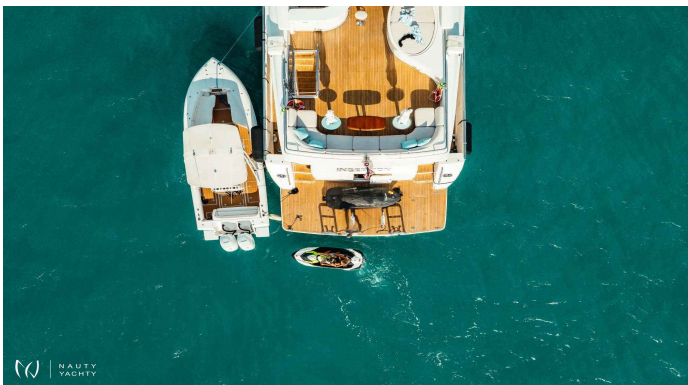

INCEPTION PHOTO GALLERY

More Photos and Video

[CLICK HERE](#)