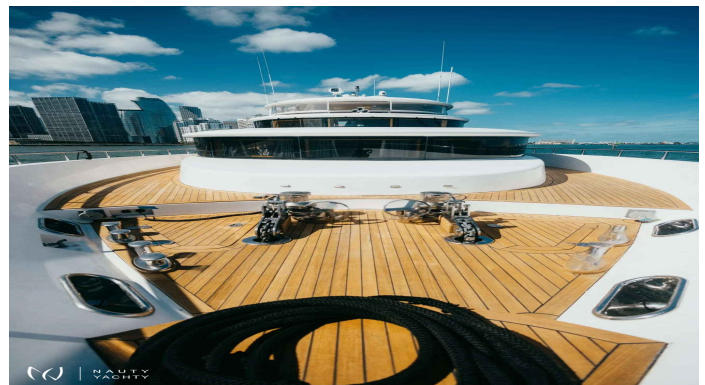

INCEPTION PHOTO GALLERY

More Photos and Video

[CLICK HERE](#)