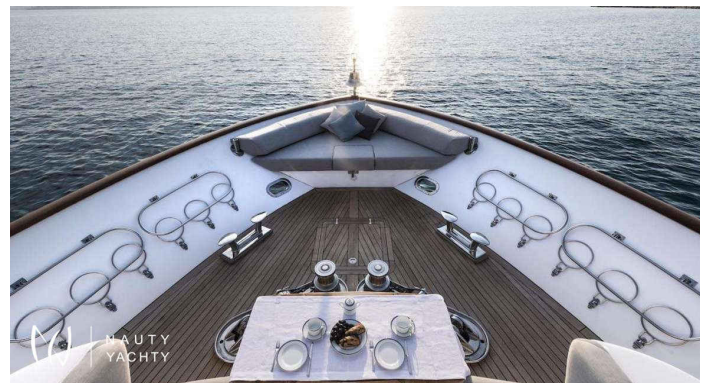

KALIMERA PHOTO GALLERY

More Photos and Video

[CLICK HERE](#)