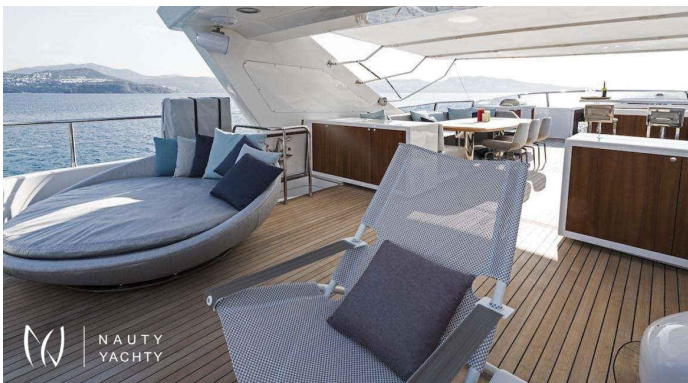

KALIMERA PHOTO GALLERY

More Photos and Video

[CLICK HERE](#)