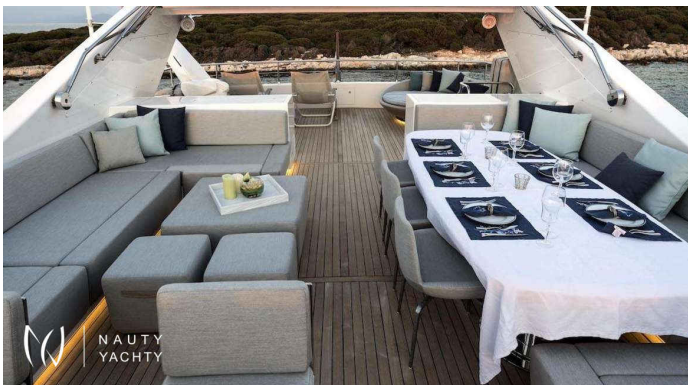

KALIMERA PHOTO GALLERY

More Photos and Video

[CLICK HERE](#)