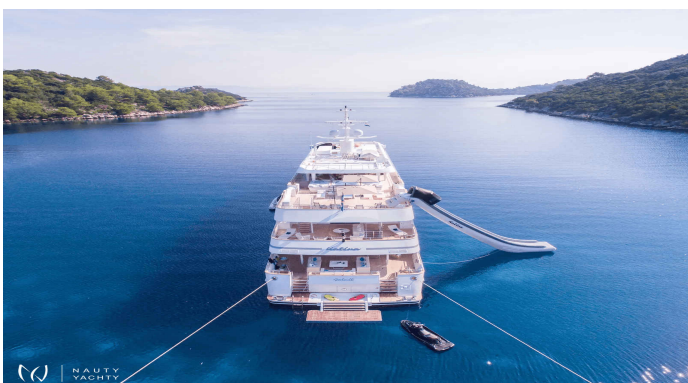

KATINA PHOTO GALLERY

More Photos and Video

[CLICK HERE](#)