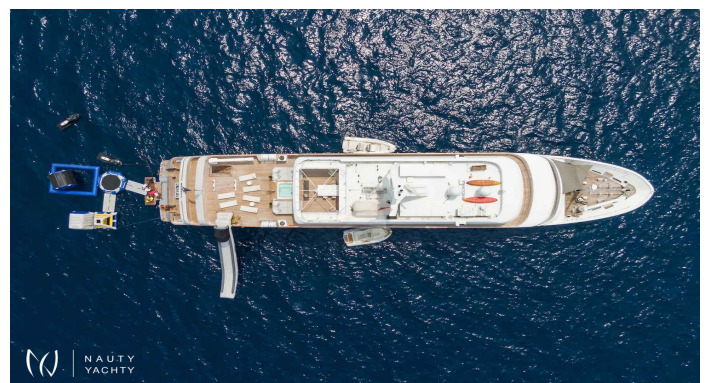

KATINA PHOTO GALLERY

More Photos and Video

[CLICK HERE](#)