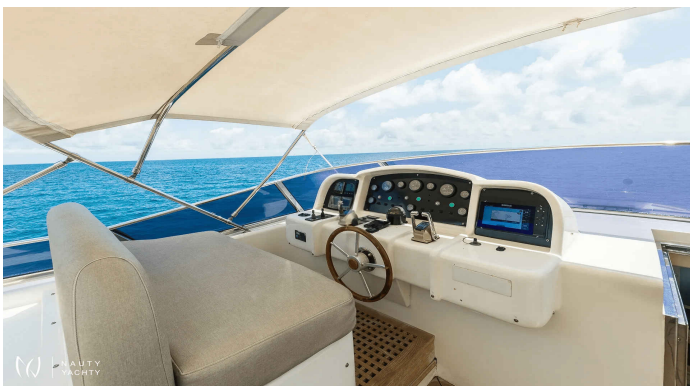

KIAWAH II PHOTO GALLERY

More Photos and Video

[CLICK HERE](#)