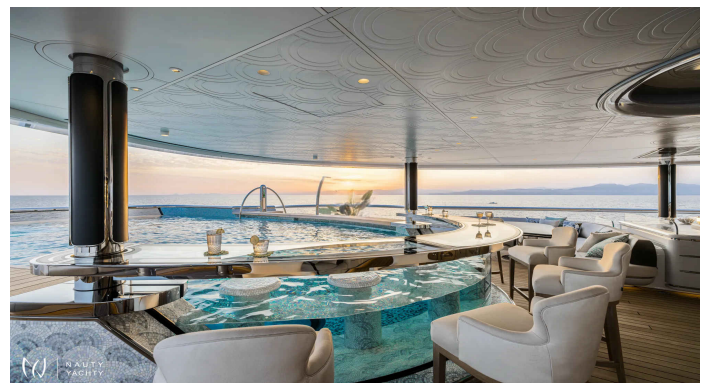

KISMET PHOTO GALLERY

More Photos and Video

[CLICK HERE](#)