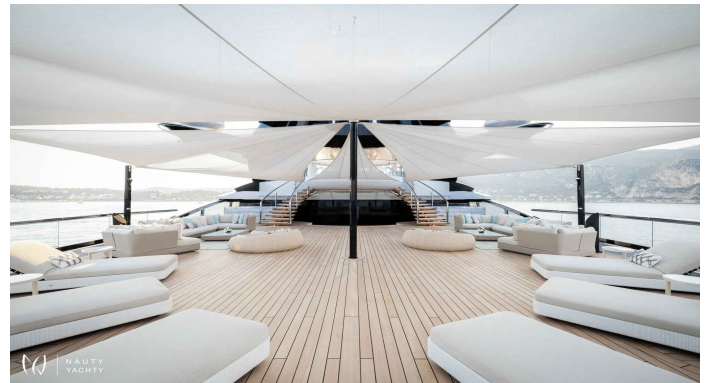

KISMET PHOTO GALLERY

More Photos and Video

[CLICK HERE](#)