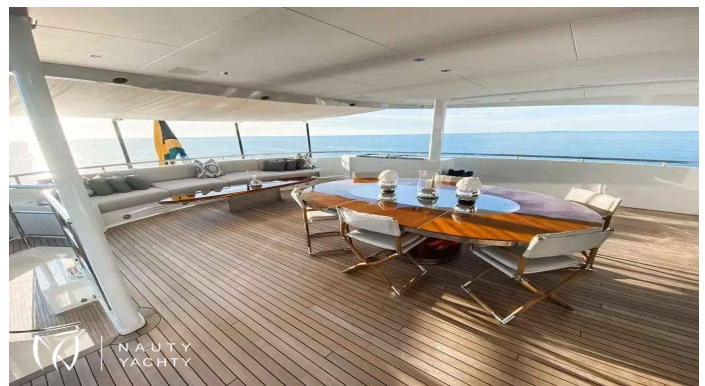

KNIGHT PHOTO GALLERY

More Photos and Video

[CLICK HERE](#)