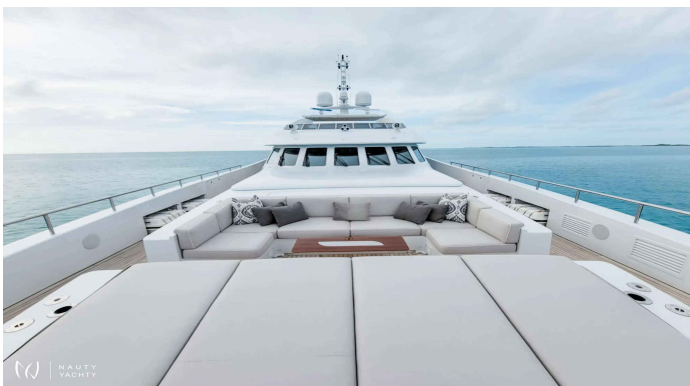

KNIGHT PHOTO GALLERY

More Photos and Video

[CLICK HERE](#)