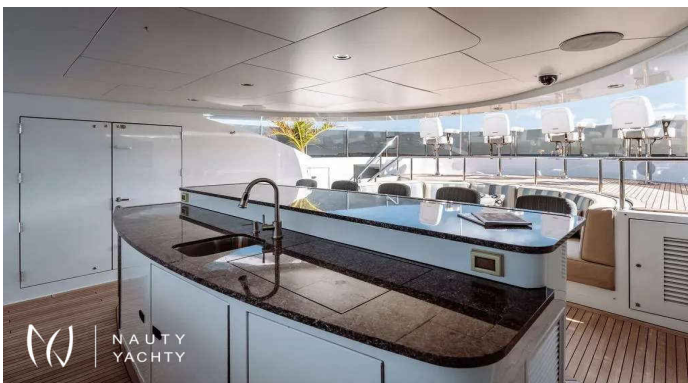

LADY BETH PHOTO GALLERY

More Photos and Video

[CLICK HERE](#)