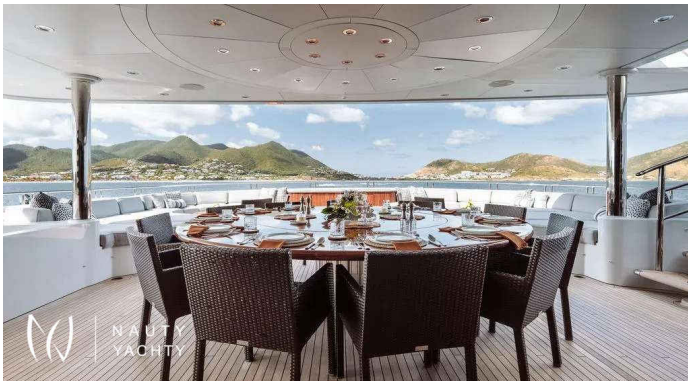

LADY BETH PHOTO GALLERY

More Photos and Video

[CLICK HERE](#)