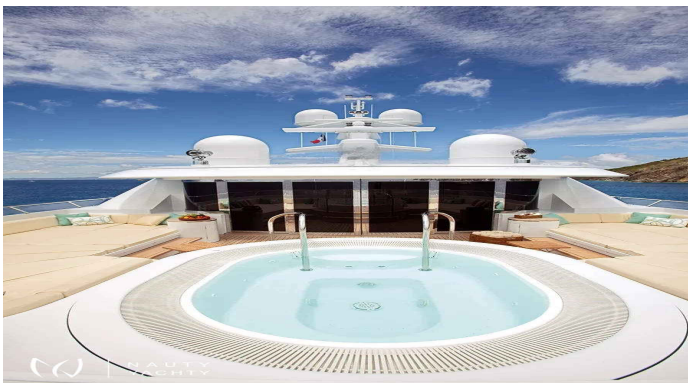

LADY BRITT PHOTO GALLERY

More Photos and Video

[CLICK HERE](#)