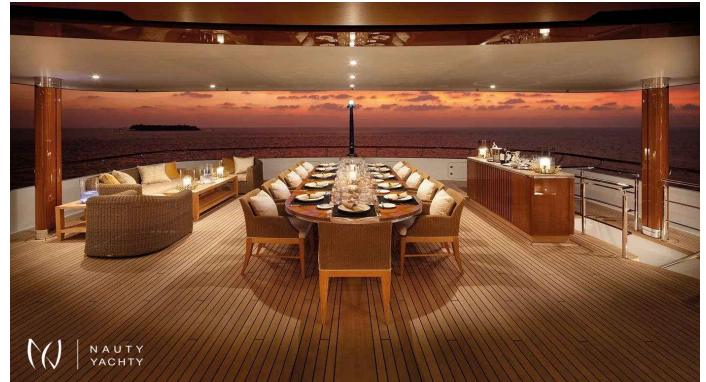

LADY BRITT PHOTO GALLERY

More Photos and Video

[CLICK HERE](#)