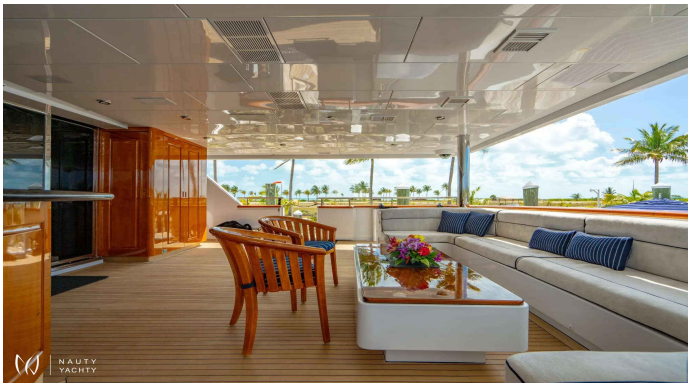

LADY ELAINE PHOTO GALLERY

More Photos and Video

[CLICK HERE](#)