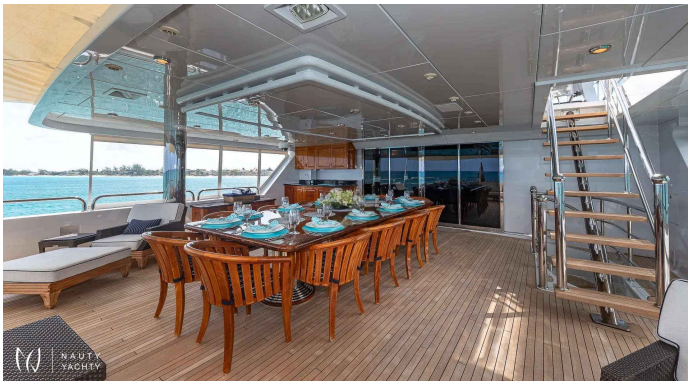

LADY ELAINE PHOTO GALLERY

More Photos and Video

[CLICK HERE](#)