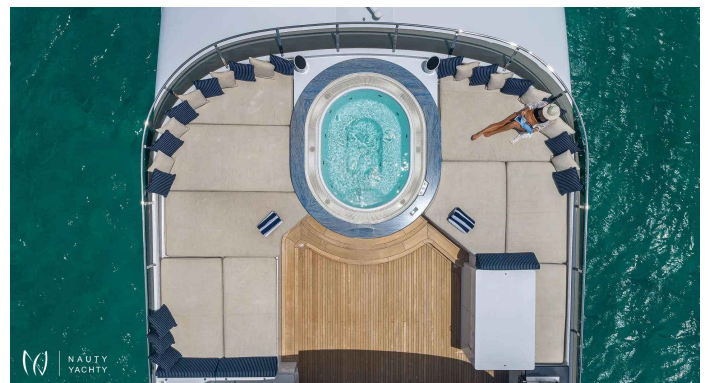

LADY ELAINE PHOTO GALLERY

More Photos and Video

[CLICK HERE](#)