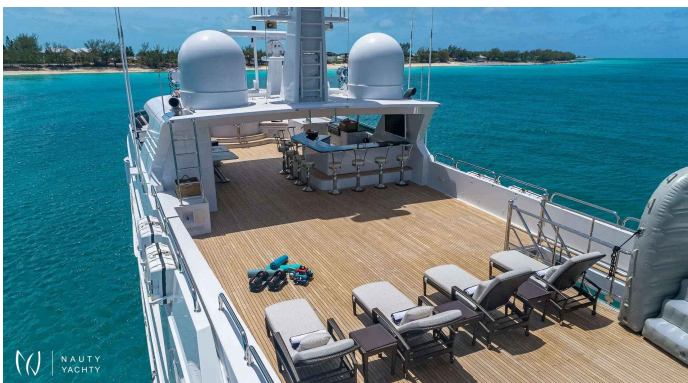

LADY ELAINE PHOTO GALLERY

More Photos and Video

[CLICK HERE](#)