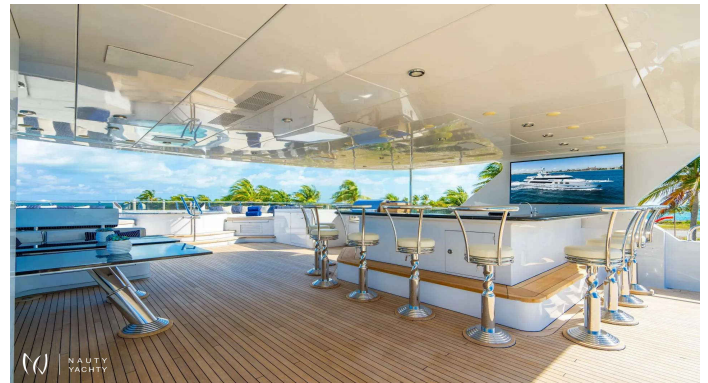

LADY ELAINE PHOTO GALLERY

More Photos and Video

[CLICK HERE](#)