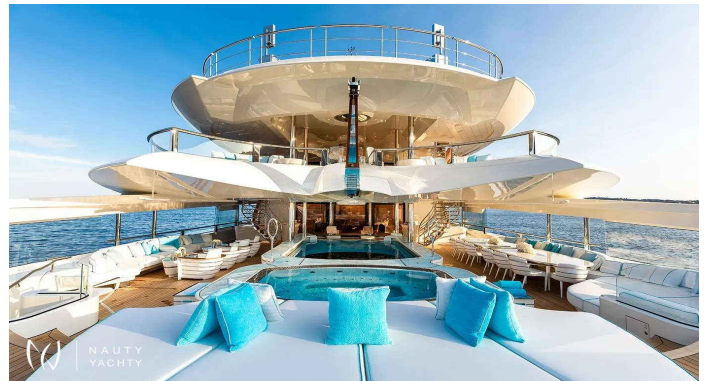

LADY S PHOTO GALLERY

More Photos and Video

[CLICK HERE](#)