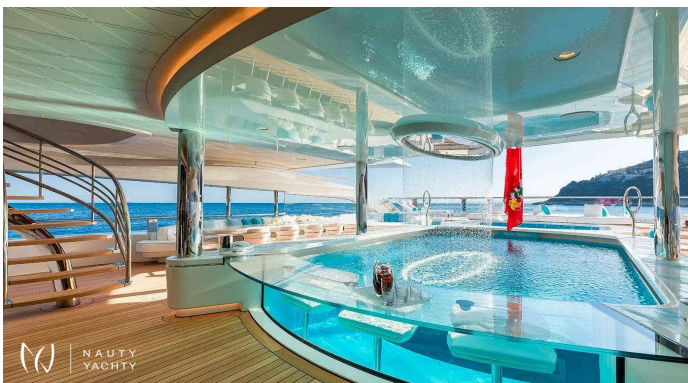

LADY S PHOTO GALLERY

More Photos and Video

[CLICK HERE](#)