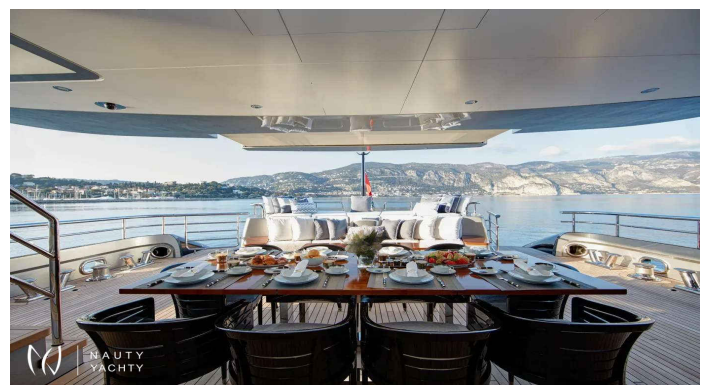

LADY VICTORIA PHOTO GALLERY

More Photos and Video

[CLICK HERE](#)