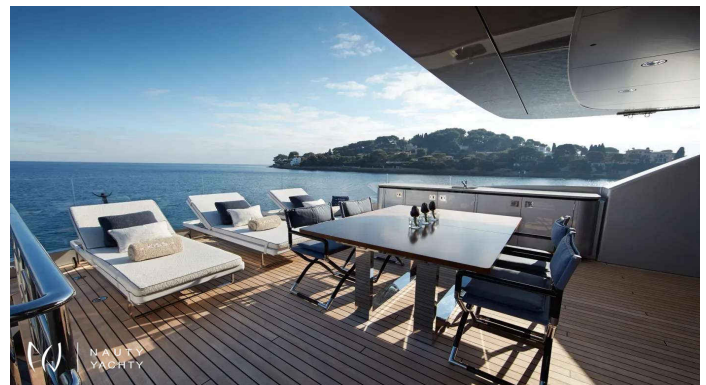

LADY VICTORIA PHOTO GALLERY

More Photos and Video

[CLICK HERE](#)