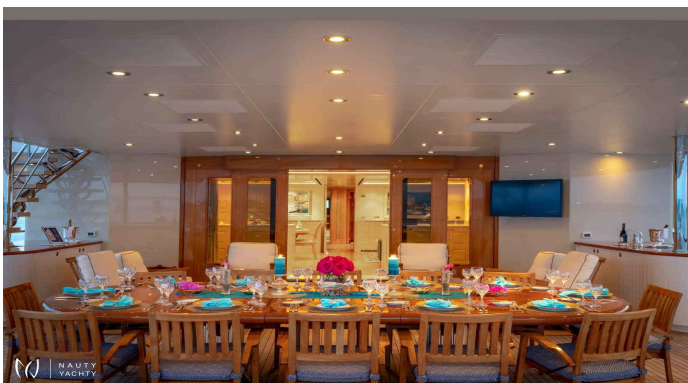

LAUREL PHOTO GALLERY

More Photos and Video

[CLICK HERE](#)