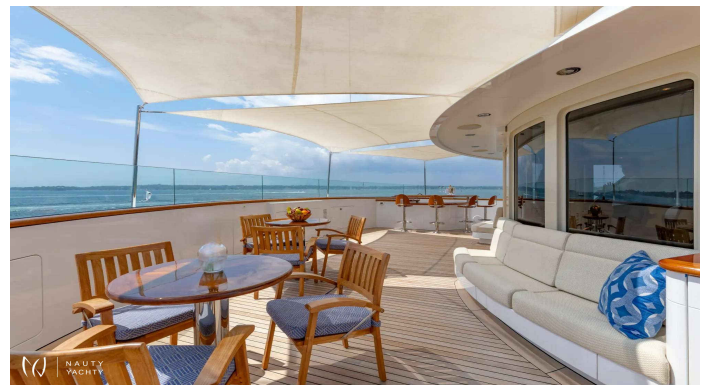

LAUREL PHOTO GALLERY

More Photos and Video

[CLICK HERE](#)