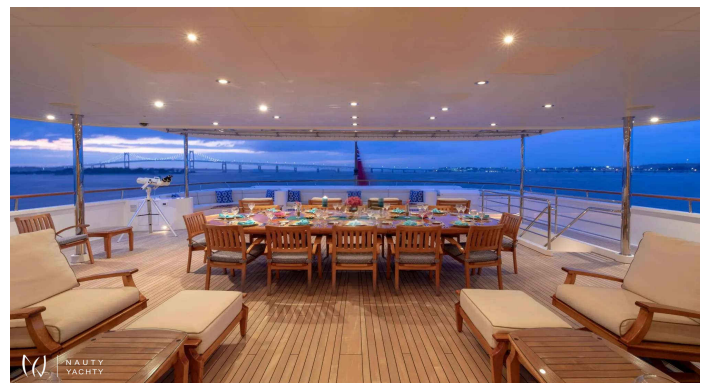

LAUREL PHOTO GALLERY

More Photos and Video

[CLICK HERE](#)