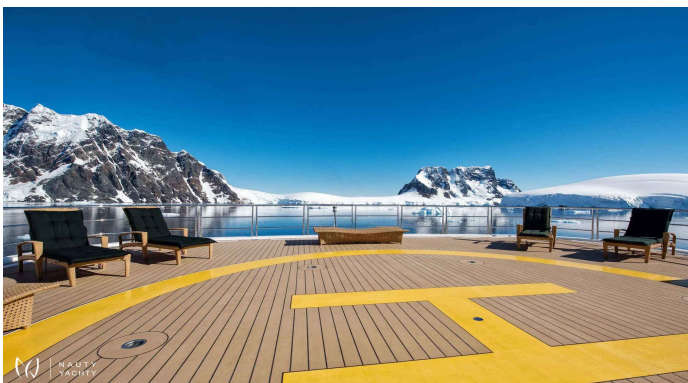

LEGEND PHOTO GALLERY

More Photos and Video

[CLICK HERE](#)