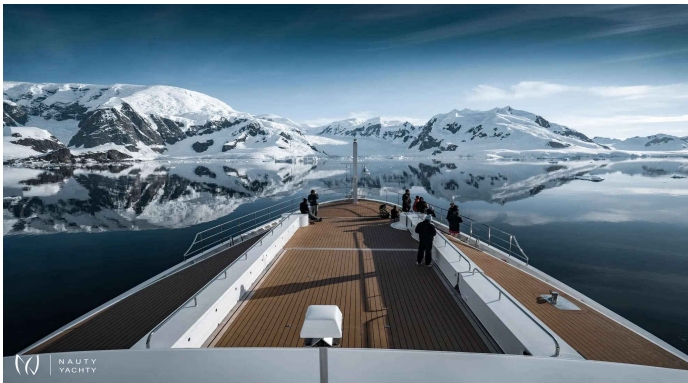

LEGEND PHOTO GALLERY

More Photos and Video

[CLICK HERE](#)