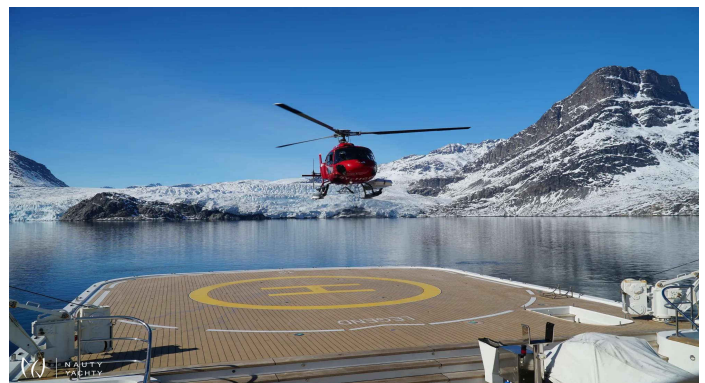

LEGEND PHOTO GALLERY

More Photos and Video

[CLICK HERE](#)