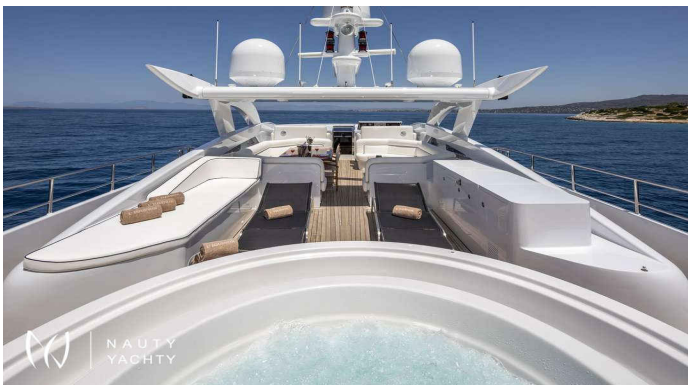

L'EQUINOX PHOTO GALLERY

More Photos and Video

[CLICK HERE](#)