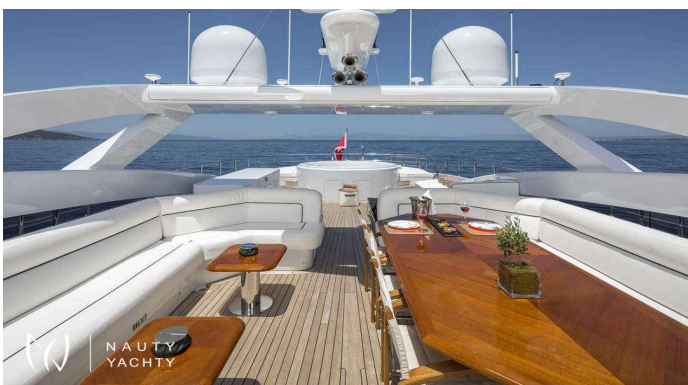

L'EQUINOX PHOTO GALLERY

More Photos and Video

[CLICK HERE](#)