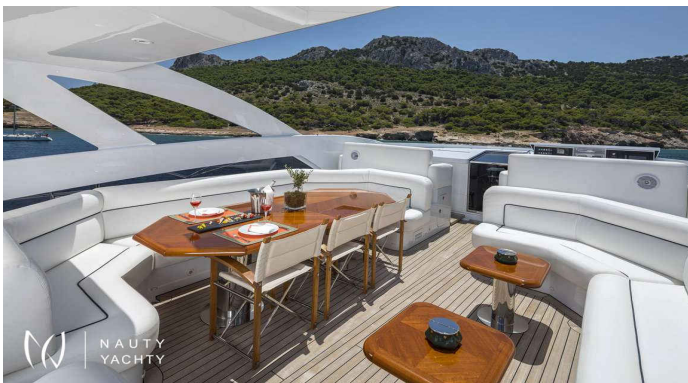

L'EQUINOX PHOTO GALLERY

More Photos and Video

[CLICK HERE](#)