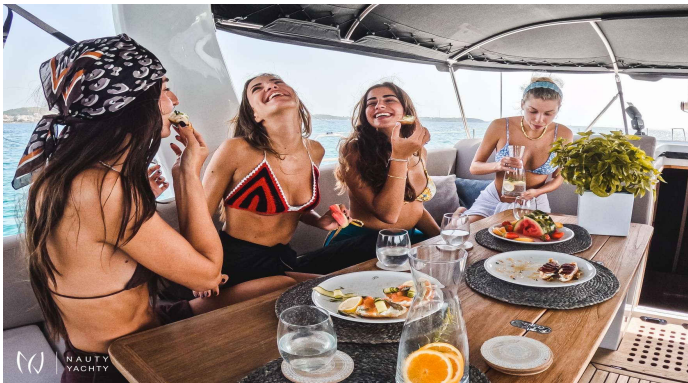

LIFE TIME PHOTO GALLERY

More Photos and Video

[CLICK HERE](#)