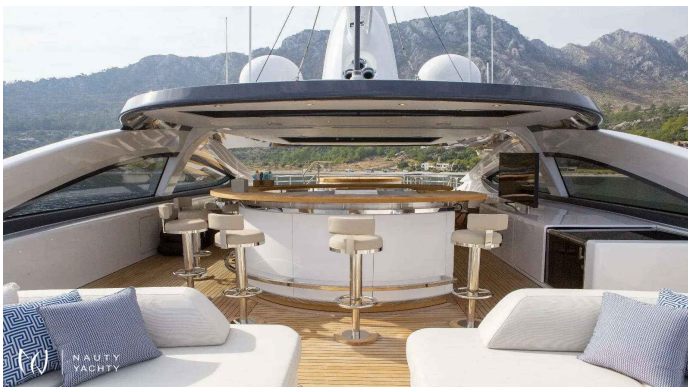

LUMIERE PHOTO GALLERY

More Photos and Video

[CLICK HERE](#)