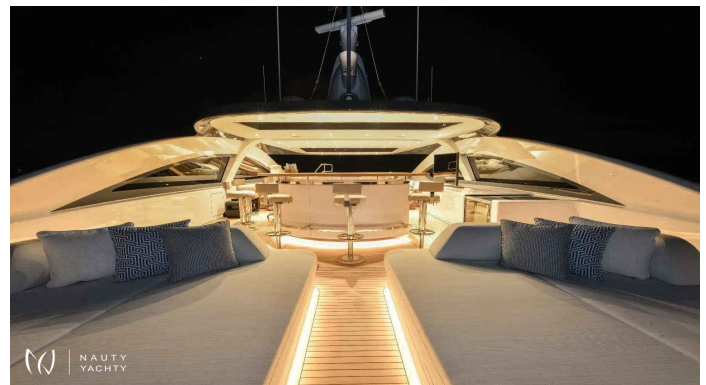

LUMIERE PHOTO GALLERY

More Photos and Video

[CLICK HERE](#)