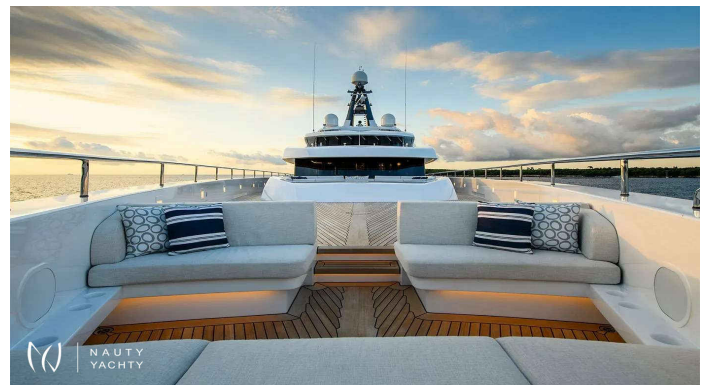

M'BRACE PHOTO GALLERY

More Photos and Video

[CLICK HERE](#)