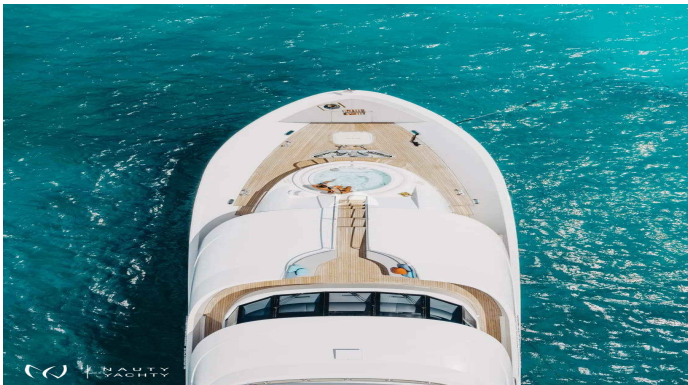

MEMENTO VIVERE PHOTO GALLERY

More Photos and Video

[CLICK HERE](#)