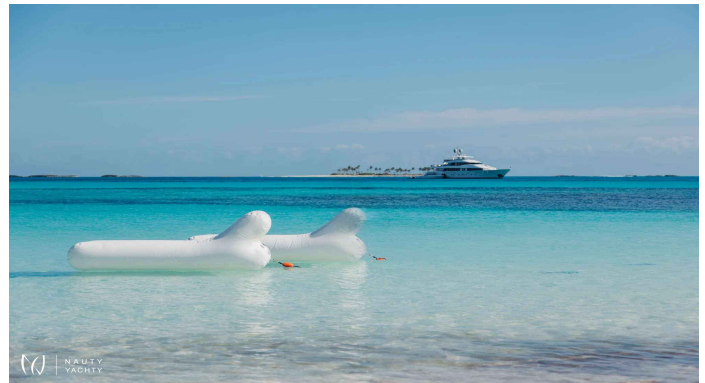

MEMENTO VIVERE PHOTO GALLERY

More Photos and Video

[CLICK HERE](#)