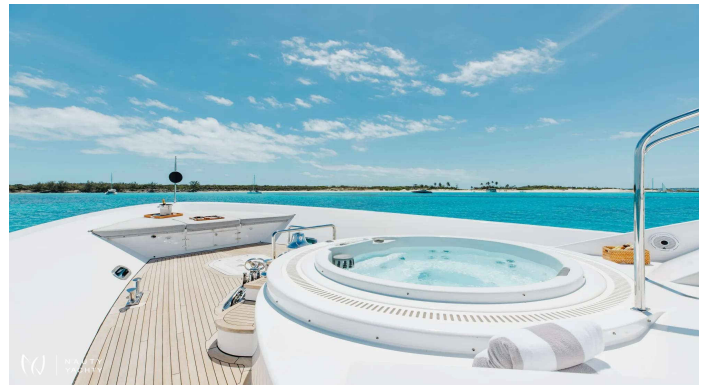

MEMENTO VIVERE PHOTO GALLERY

More Photos and Video

[CLICK HERE](#)