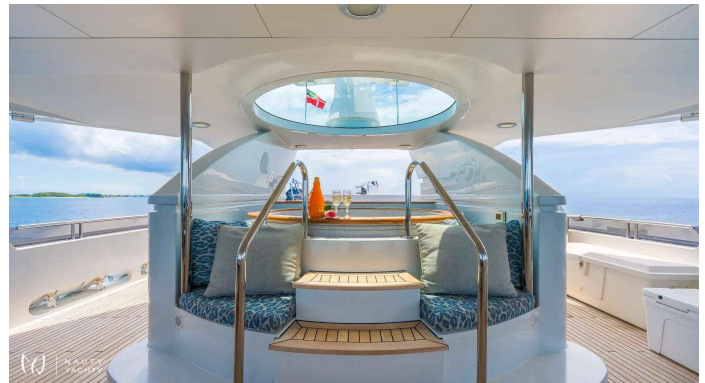

MISS STEPHANIE PHOTO GALLERY

More Photos and Video

[CLICK HERE](#)