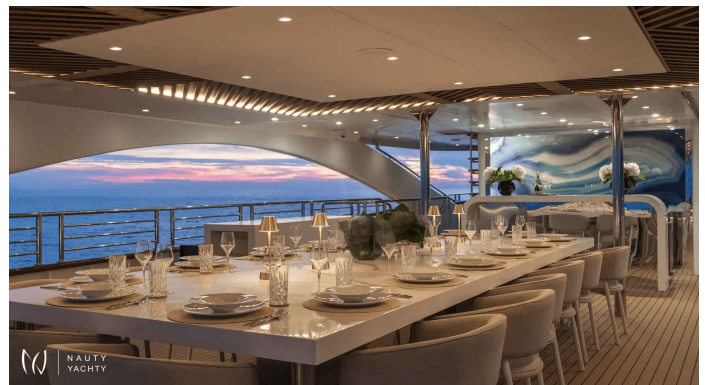

M/Y ANTHEA PHOTO GALLERY

More Photos and Video

[CLICK HERE](#)